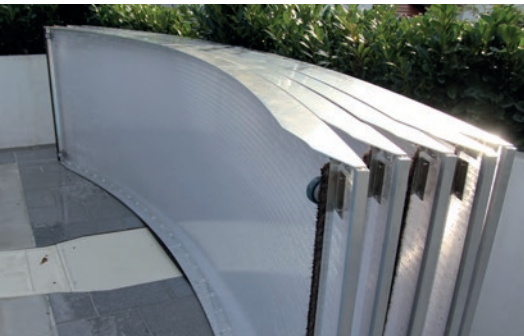

customer references and application examples

FlexiRoof works as simple as that...

closed...

FlexiRoof protects and insulates your pool from rain and cold temperatures.

Effortless opening: drive the elements to the edge of the pool, flip over... that's it.

open...

Opened quickly: This pool is equipped with six FlexiRoof elements, removable in less than a minute.

Space saving solution: Storing the elements at the pool edge requires little space.

Sufficient clearance to swim underneath.