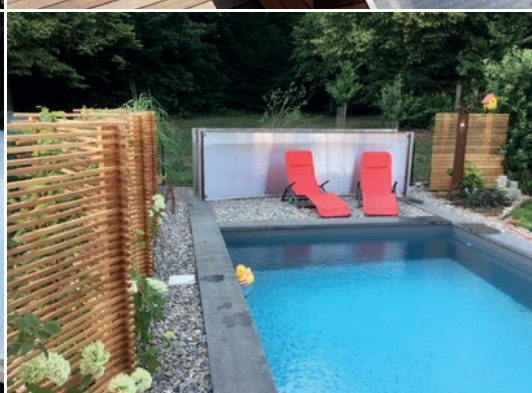

customer references and application examples